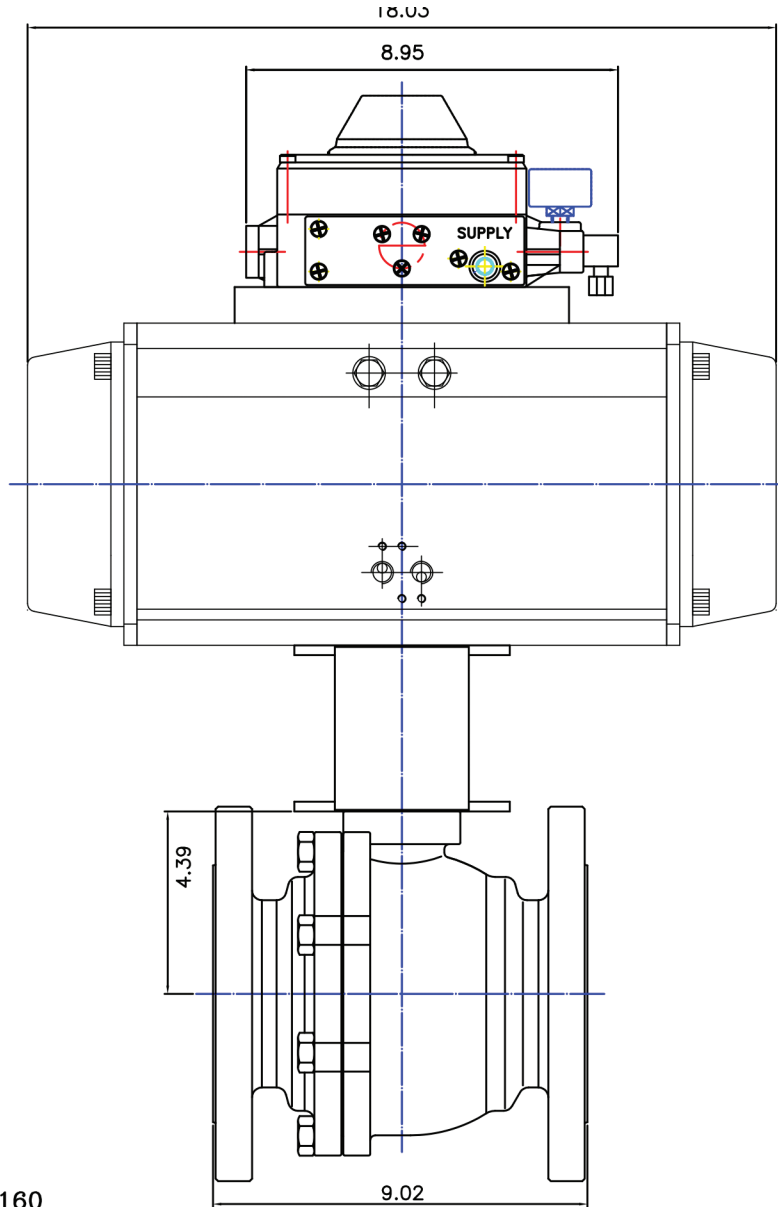

4" BK3 C160

PFE-4 GAD

Atlas Air & Water
396 St. Croix Trail South, Suite 283
Lakeland, MN 55043
www.atlasairandwater.com
sales@atlasairandwater.com